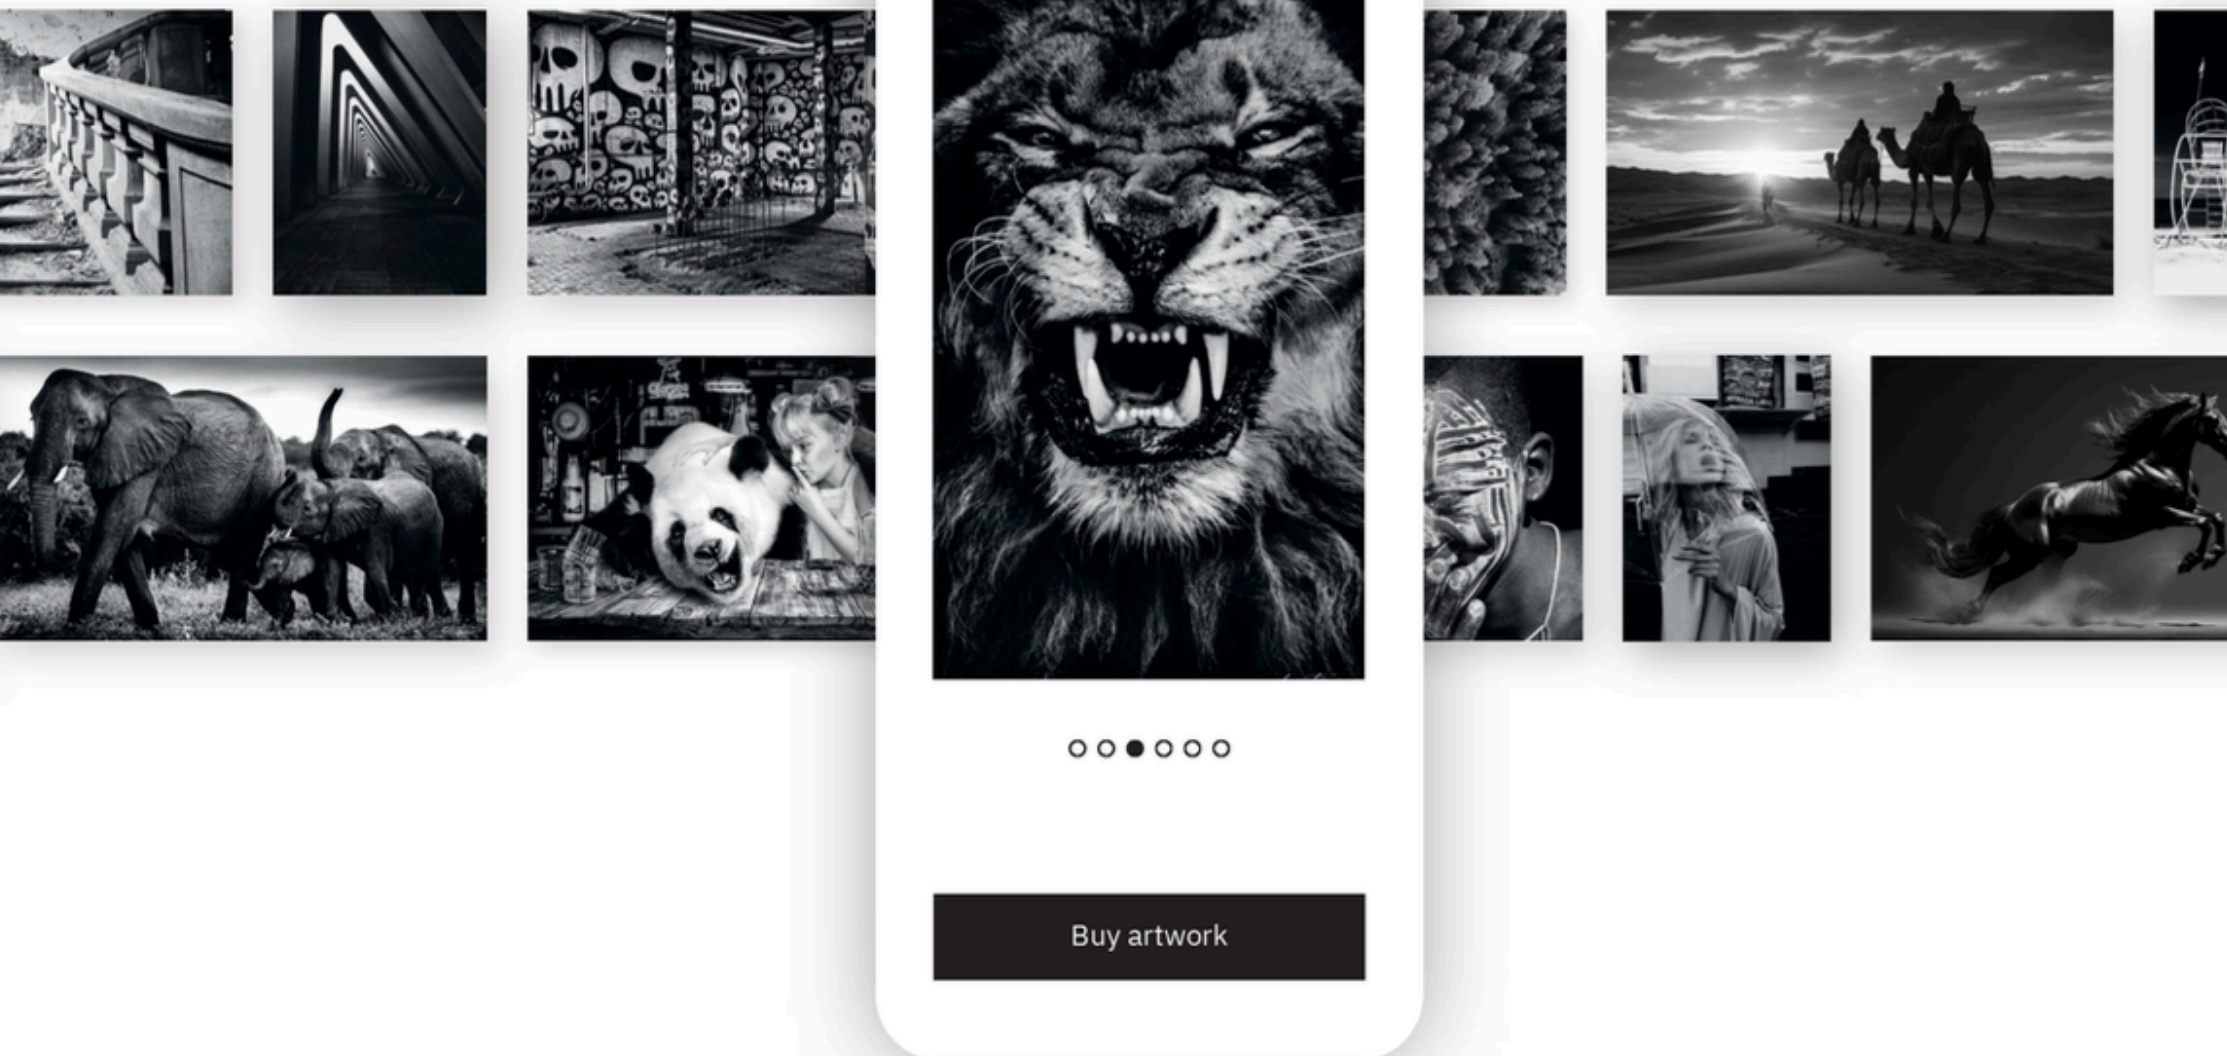

Gérez votre cadre avec l'application IONNYK

○●○○○

Buy artwork