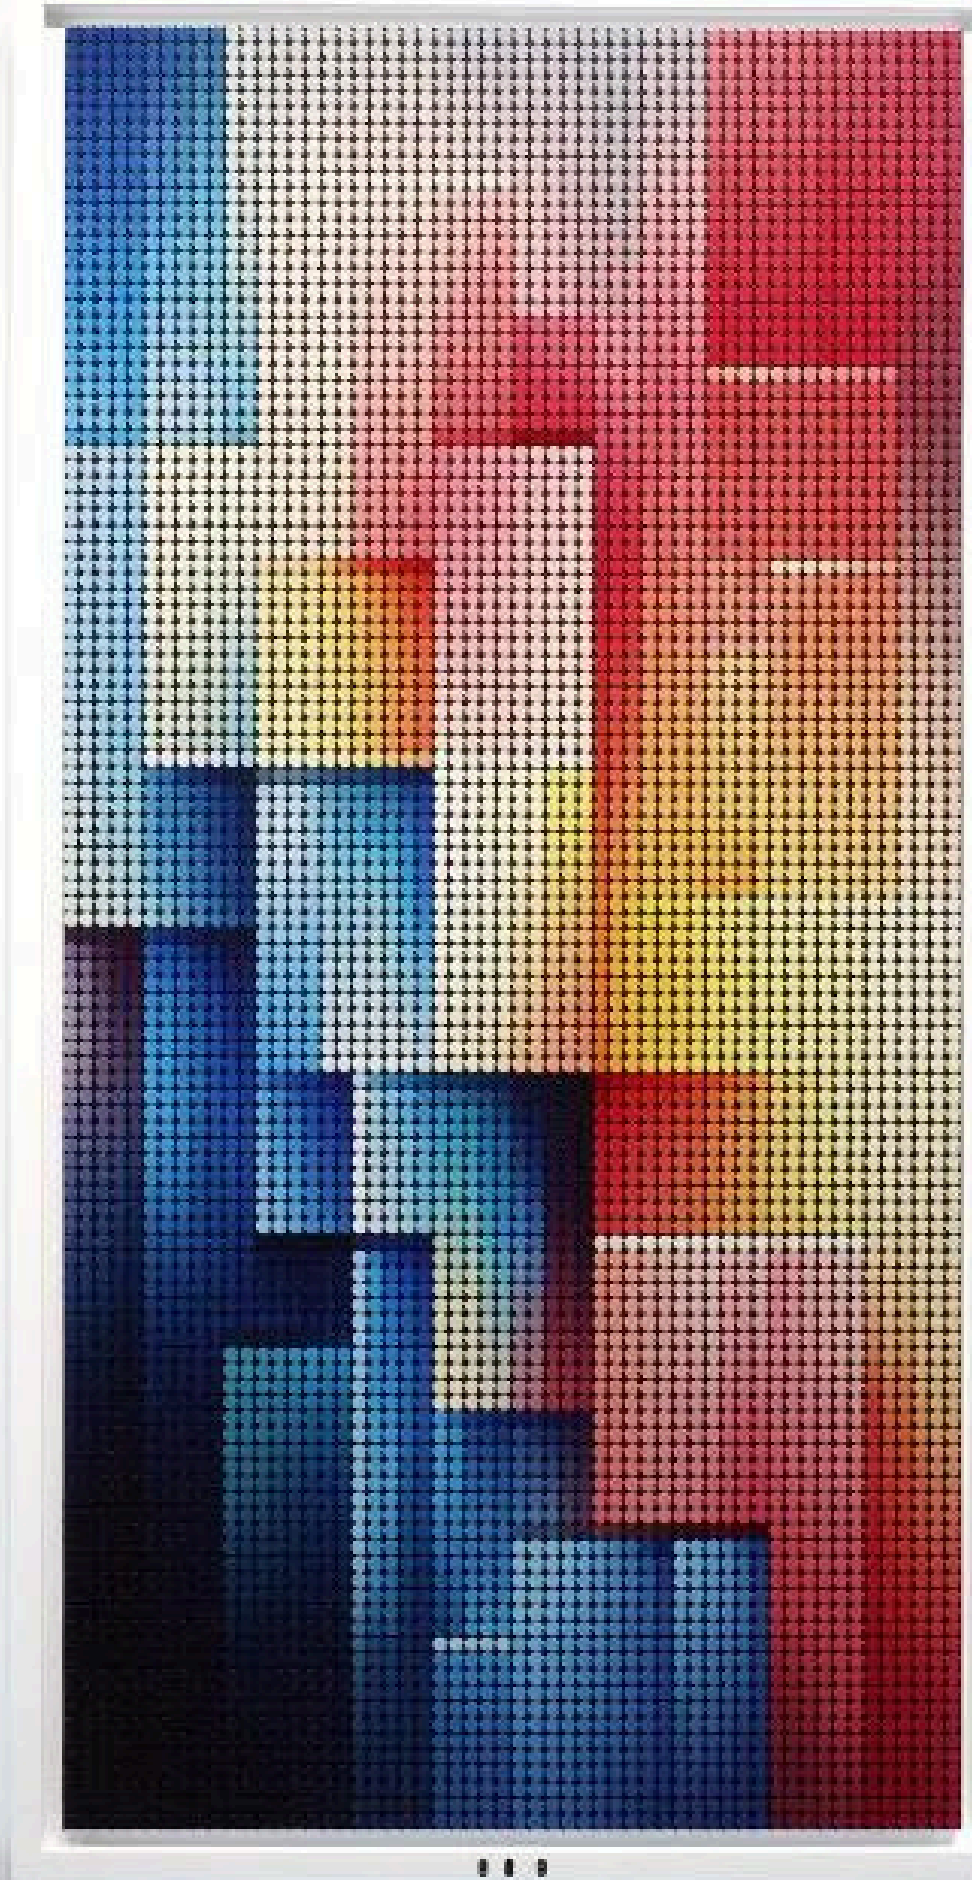

**CHAISE LONGUE**  
sur demande

Dimensions: 190L x 67,5W x 79H cm

Prix: Sur Demande

BREAKFAST

[breakfaststudio.com](http://breakfaststudio.com)

Flip-Disc Artwork  
Gallery for Limited Editions | 2024

BREAKFAST