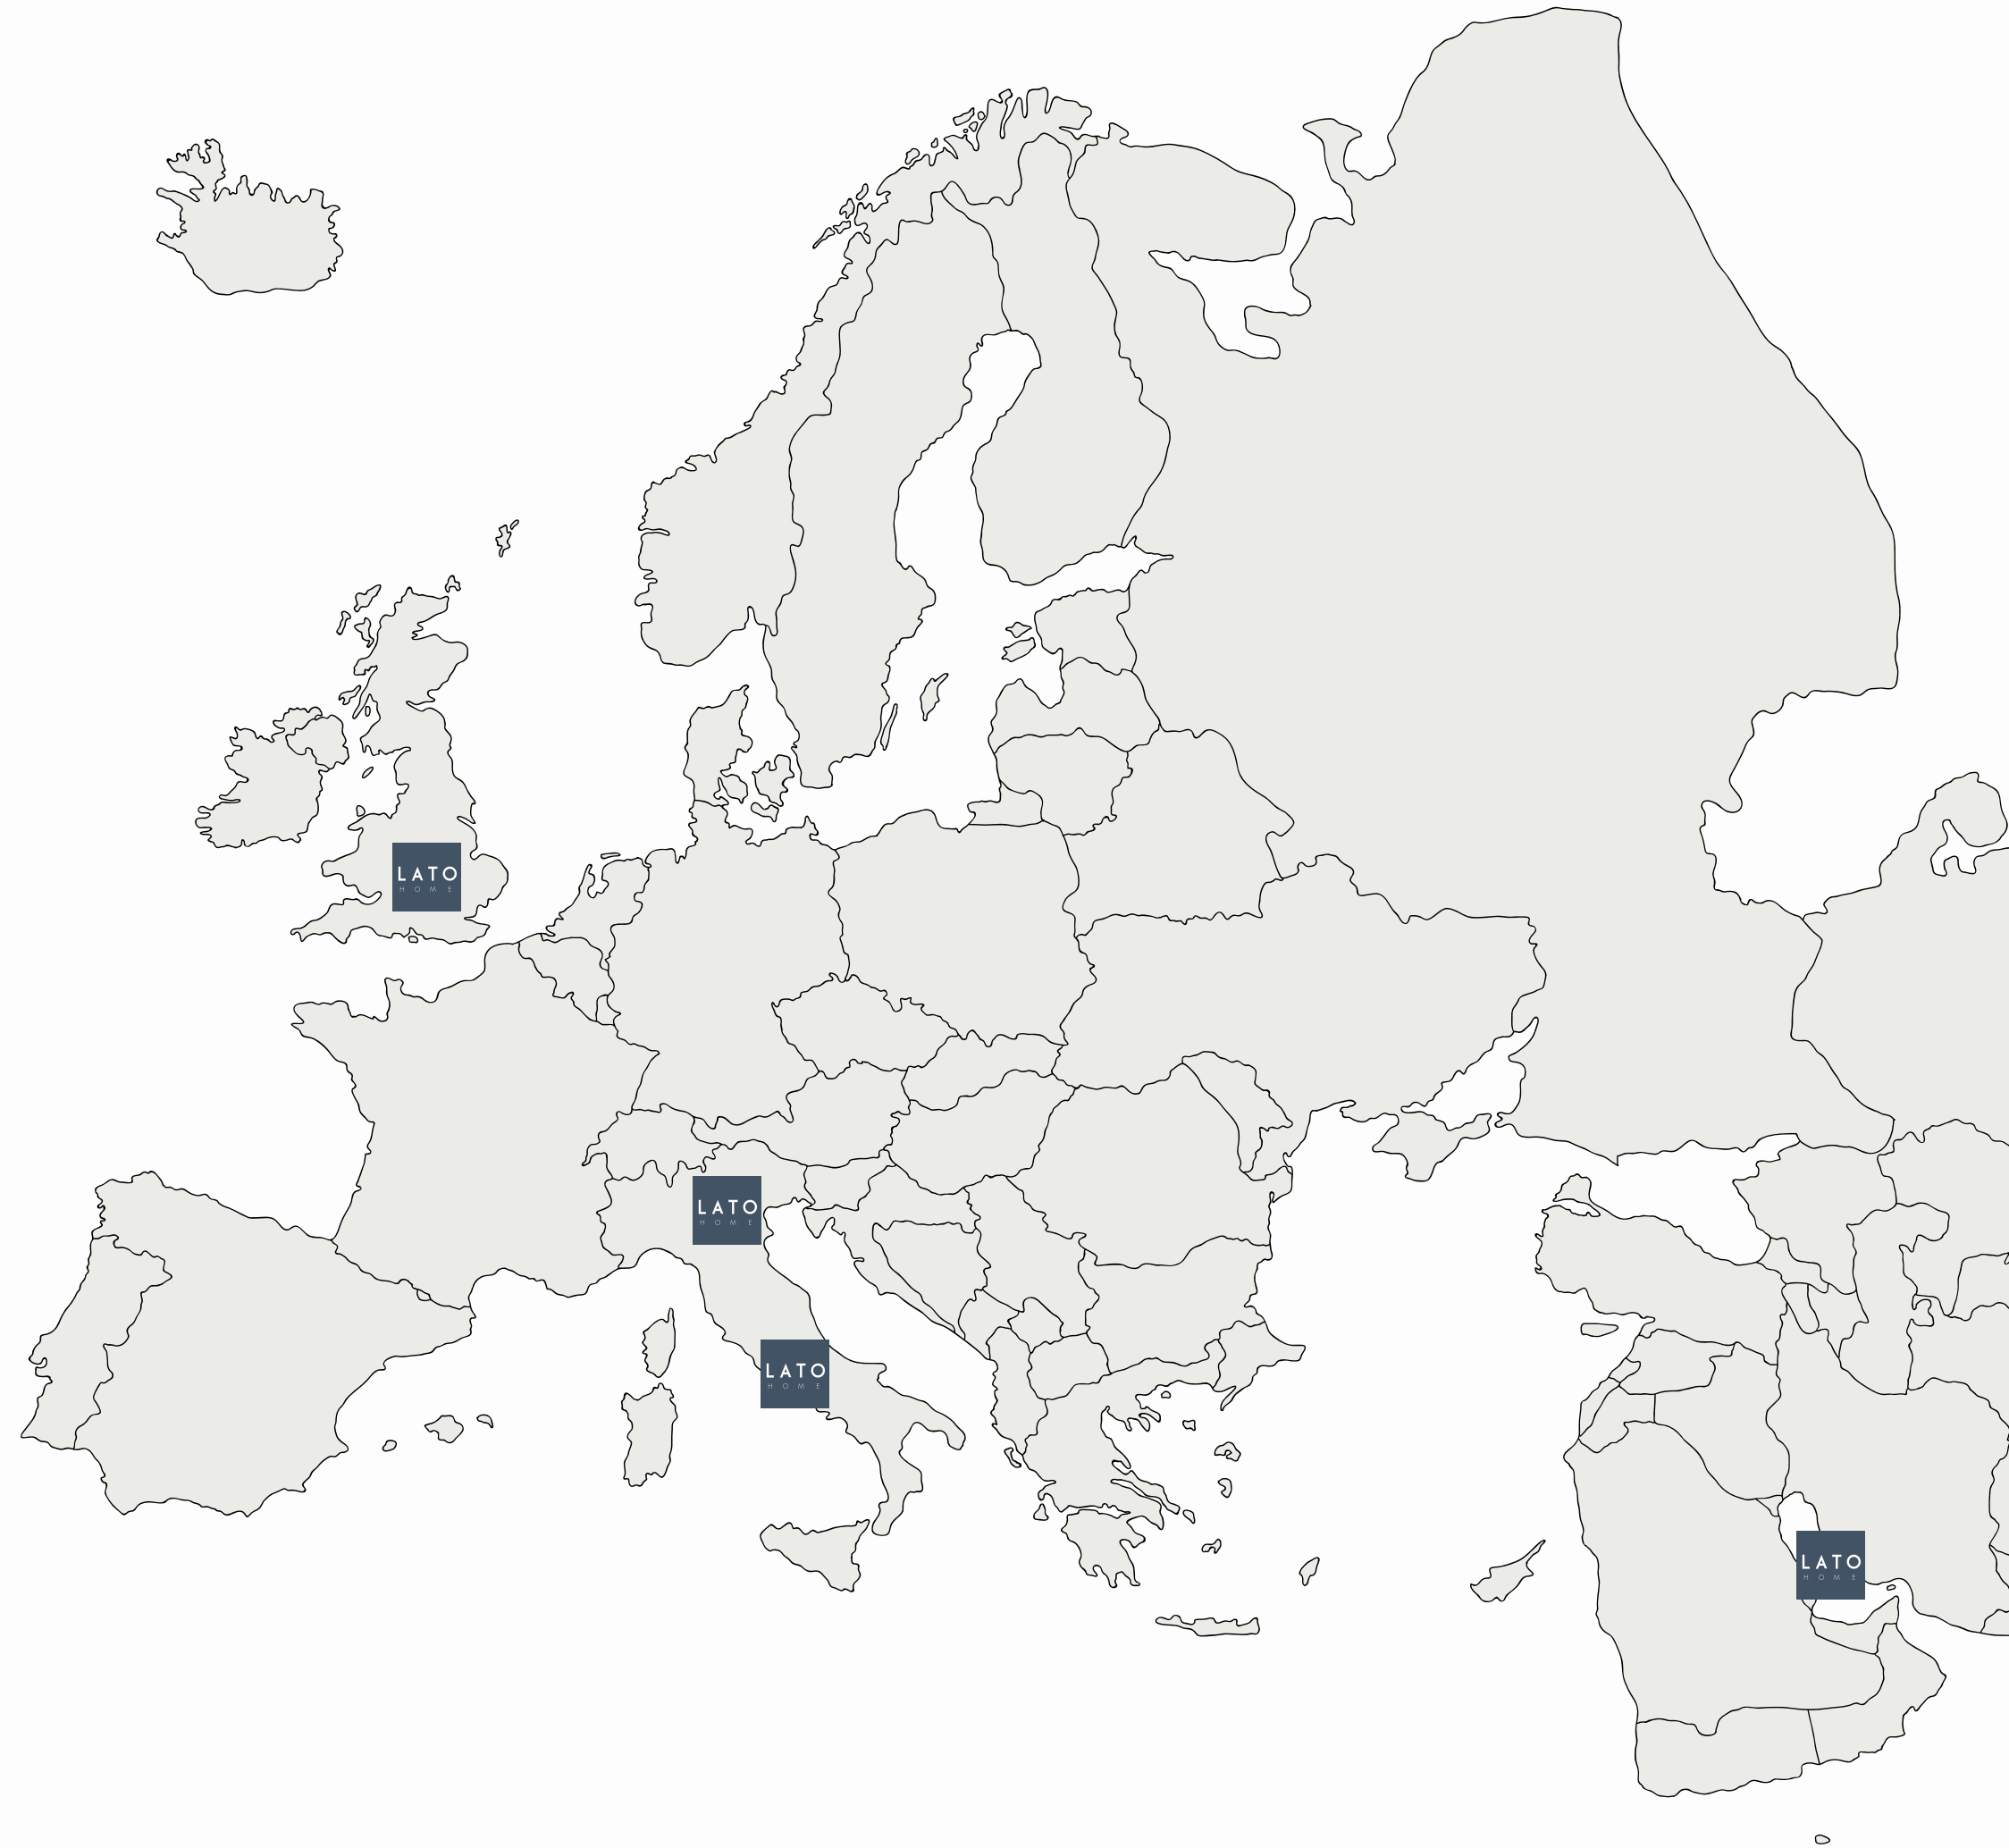

Viabizzuno

Wall&decò

zanotta:

# ABOUT US

---

- We offer a complete service which includes finishing and furnishing delivery and installation all around the world.
- We are based in Todi, Milan, London and Dubai.

**Architects  
& Designers**